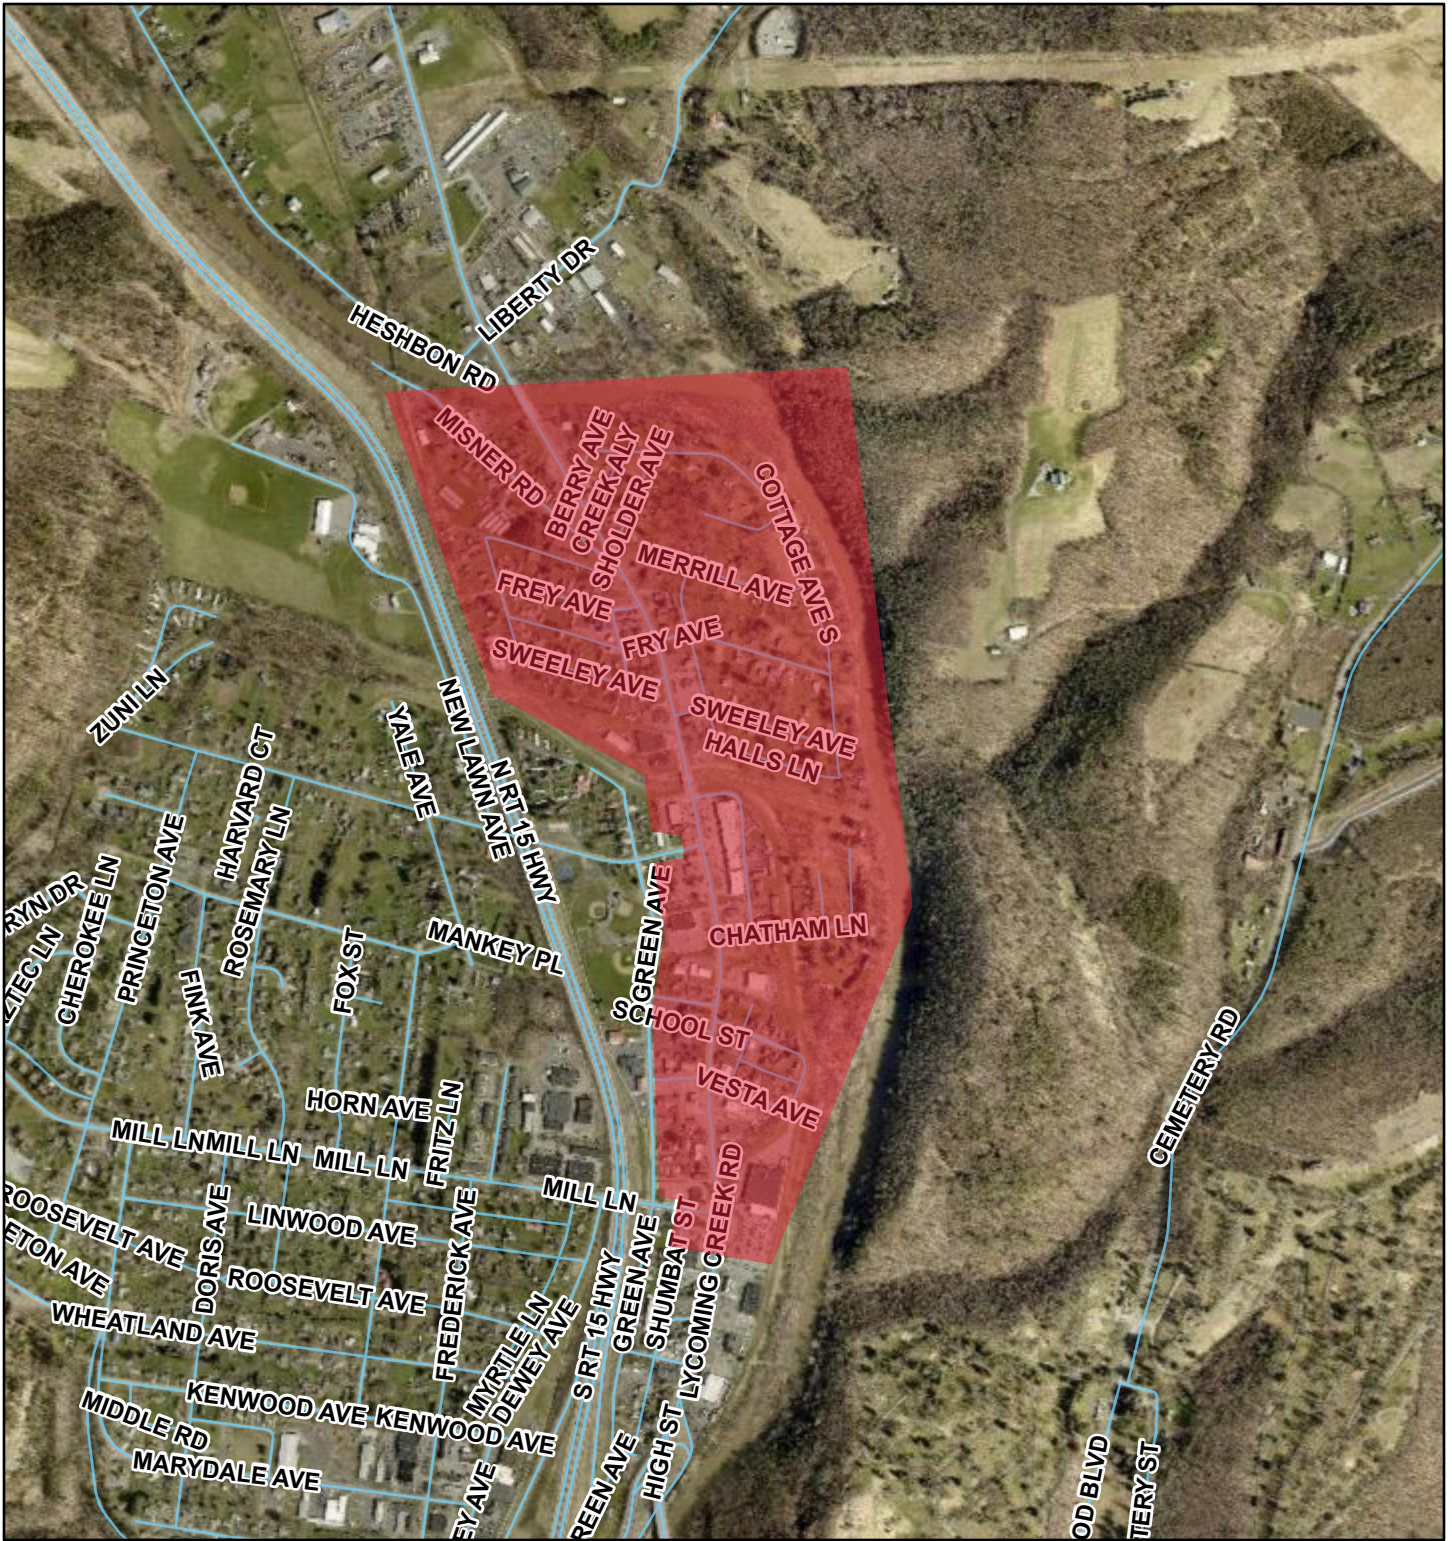

Water Shut Off Map

9/30/2022, 9:46:49 AM

1:18,056

— Roads

Map data © OpenStreetMap contributors, Microsoft, Facebook, Inc. and its affiliates, Esri Community Maps contributors, Map layer by Esri