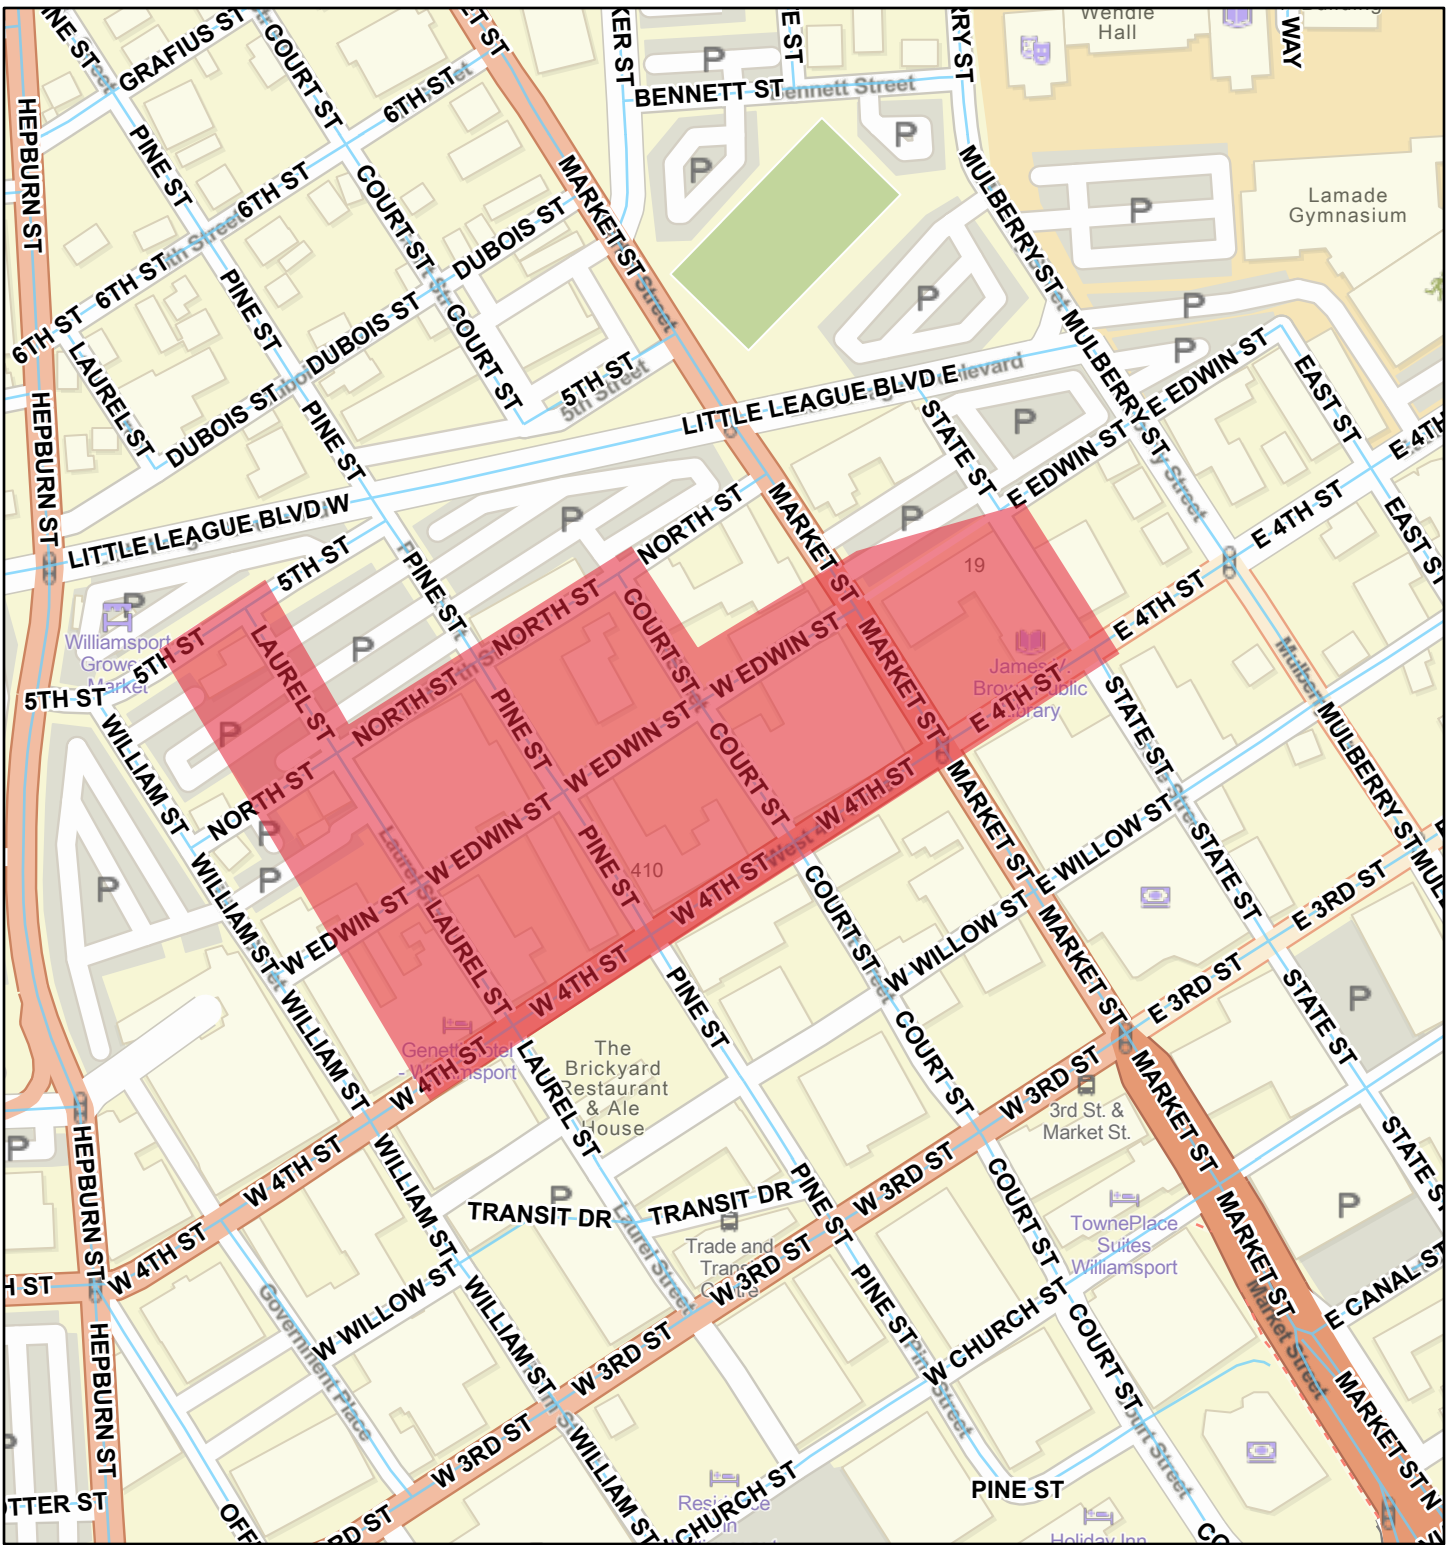

# Water Shut Off

10/20/2022

10/18/2022, 11:17:12 AM

1:4,514

Roads

Map data © OpenStreetMap contributors, Microsoft, Facebook, Inc. and its affiliates, Esri Community Maps contributors, Map layer by Esri

WMWA-WSA